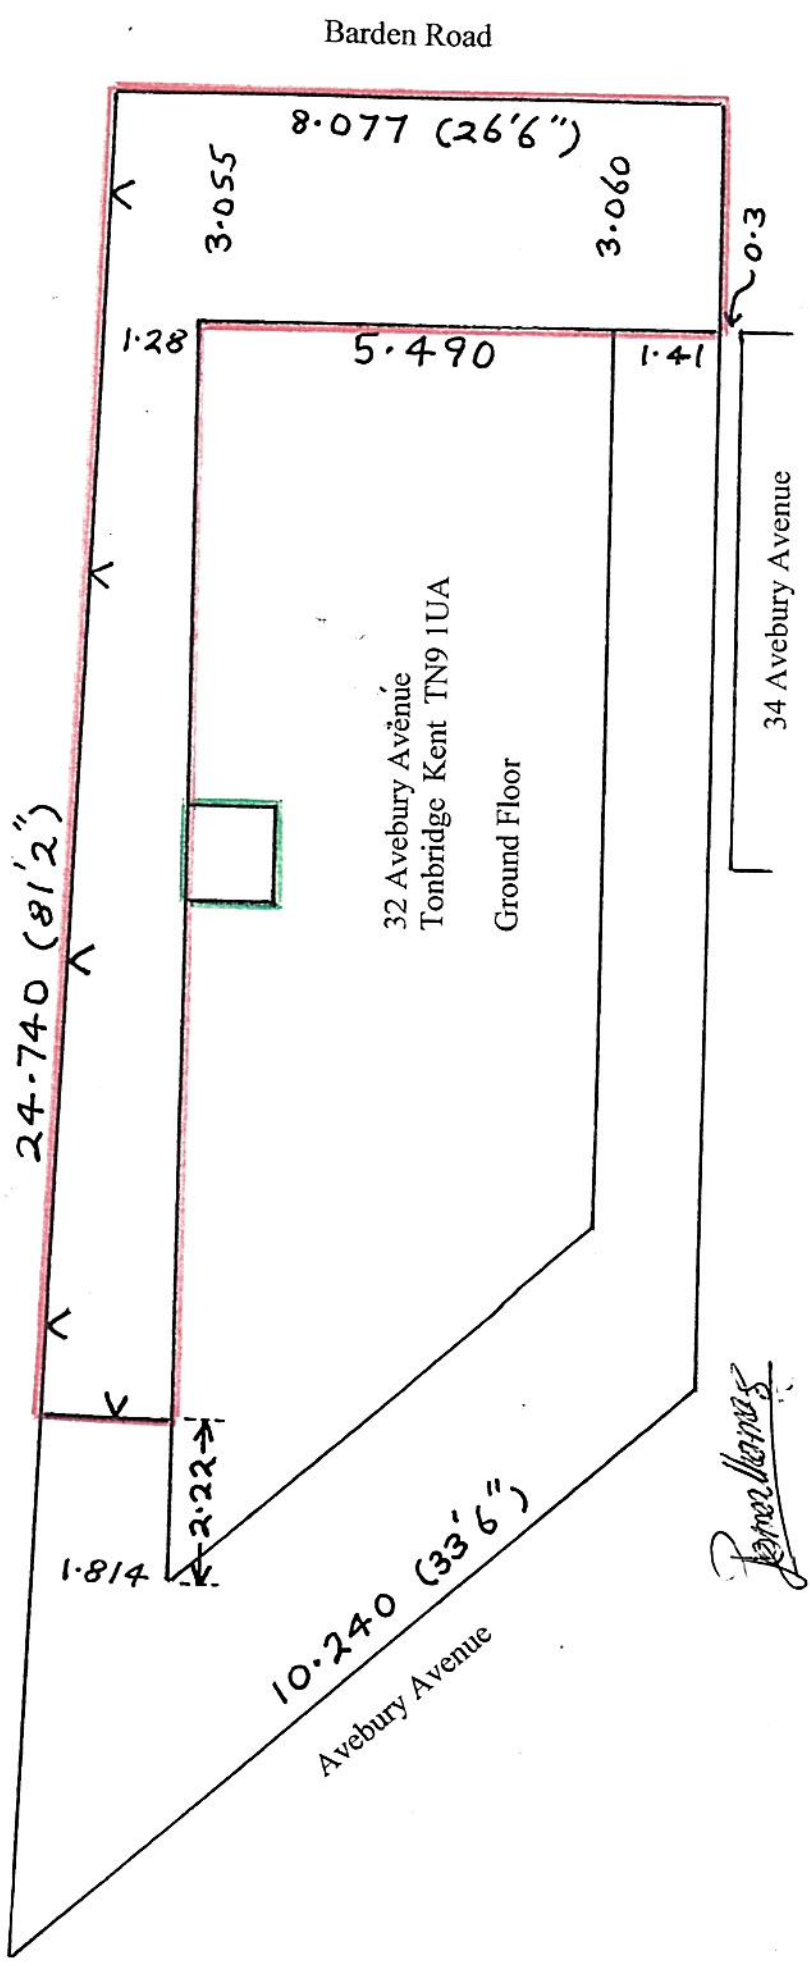

Ordnance Survey map reference 100049052
 Scale 1:1250
 Administrative area Kent : Tonbridge and Malling

Current title plan

Freehold L.P. Plan

own Copyright. Produced by HM Land Registry. Reproduction in whole or in part is prohibited without the prior written permission of Ordnance Survey. Licence Number 100026316

Title number K911908
Ordnance Survey map reference TQ5846SE
Scale 1:1250
Administrative area Kent : Tonbridge and Malling

LR plan 106

registry
 copy of
 plan

Scale 1:100
Measurements in Metres
JDB 30.6.06

24.740 (81'2")

Barden Road

8.077 (26'6")

3.055

3.060

1.28

1.41

0.3

34 Avebury Avenue

10.240 (33'6")

Avebury Avenue

1.814

106 lease Plan

Scale 1:100
Measurements in Metres
JDB 22.6.06

JDB

SONIA JOMON