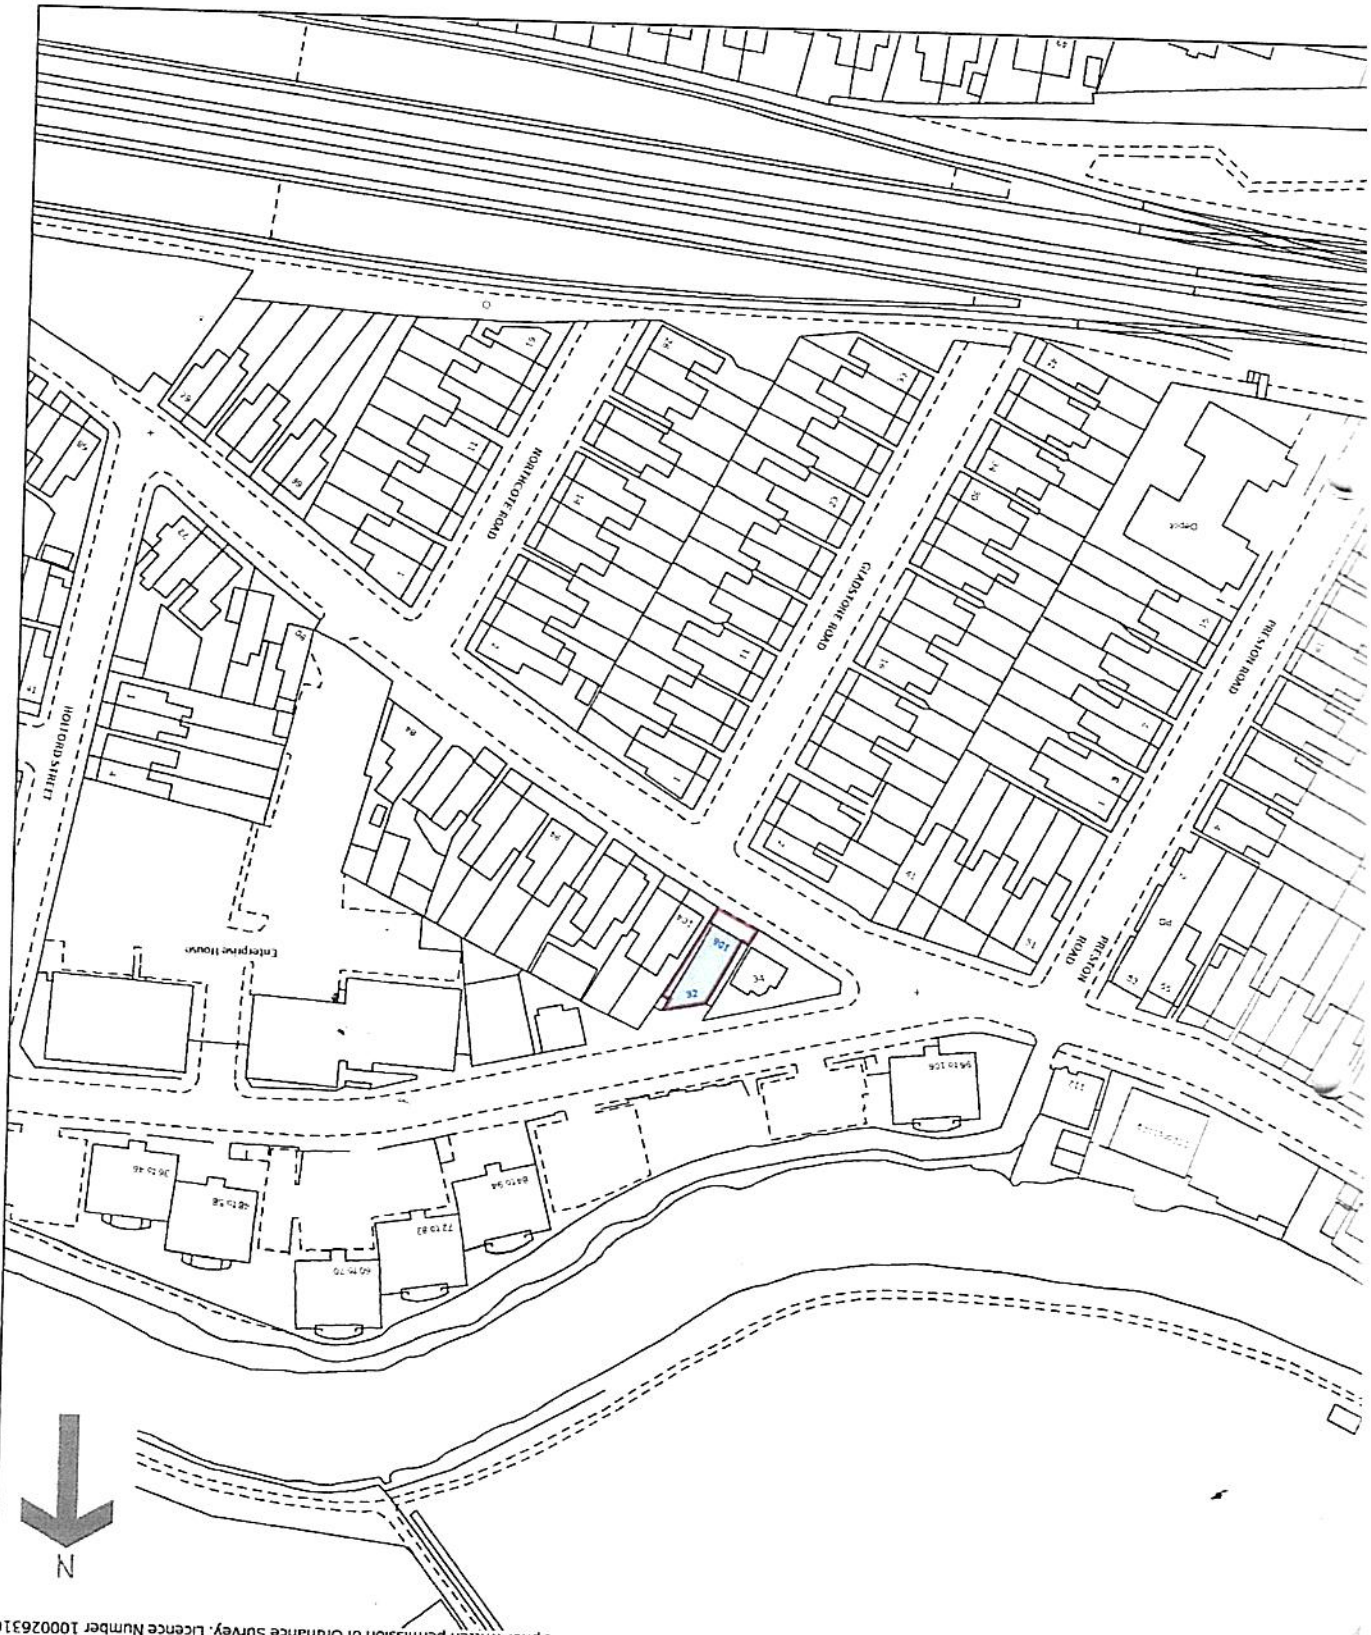

Ordnance Survey map reference 100049052
 Scale 1:1250
 Administrative area Kent : Tonbridge and Malling

Current title plan

Freehold L.P. Plan

own Copyright. Produced by HM Land Registry. Reproduction in whole or in part is prohibited without the prior written permission of Ordnance Survey. Licence Number 100026316

Title number K911908
Ordnance Survey map reference TQ5846SE
Scale 1:1250
Administrative area Kent : Tonbridge and Malling

LR plan 106

registry
 copy of
 plan

Scale 1:100
Measurements in Metres
JDB 30.6.06

24.740 (81'2")

Barden Road

8.077 (26'6")

3.055

3.060

1.28

1.41

0.3

34 Avebury Avenue

10.240 (33'6")

Avebury Avenue

1.814

106 lease Plan

Scale 1:100
Measurements in Metres
JDB 22.6.06

JDB

SONIA JOMON