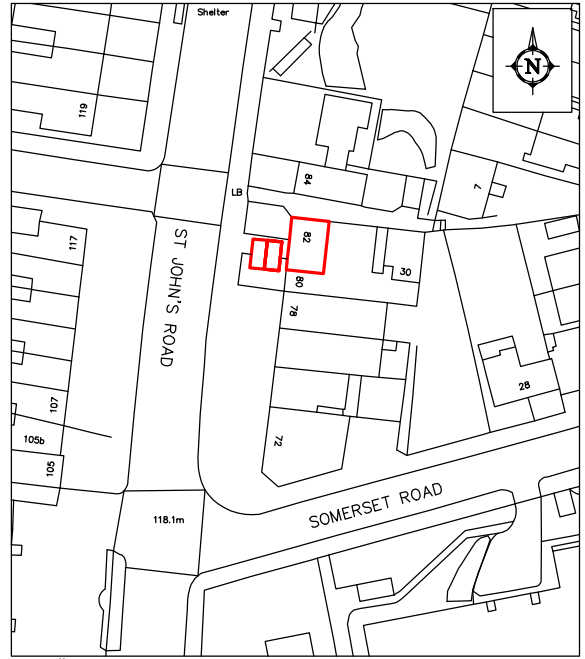

Ground Floor

Location plan scale 1:1250

Basement

Trueplan (UK) Ltd
 Mount Pleasant House
 2-4 Lonsdale Gardens
 Tunbridge Wells
 Kent TN1 1HJ

82 St John's Road, Tunbridge Wells,
 TN4 9PH

Scale 1:100 @A4
 Drawing no: 32239
 Drawn on: 21/03/2017
 Revision 0