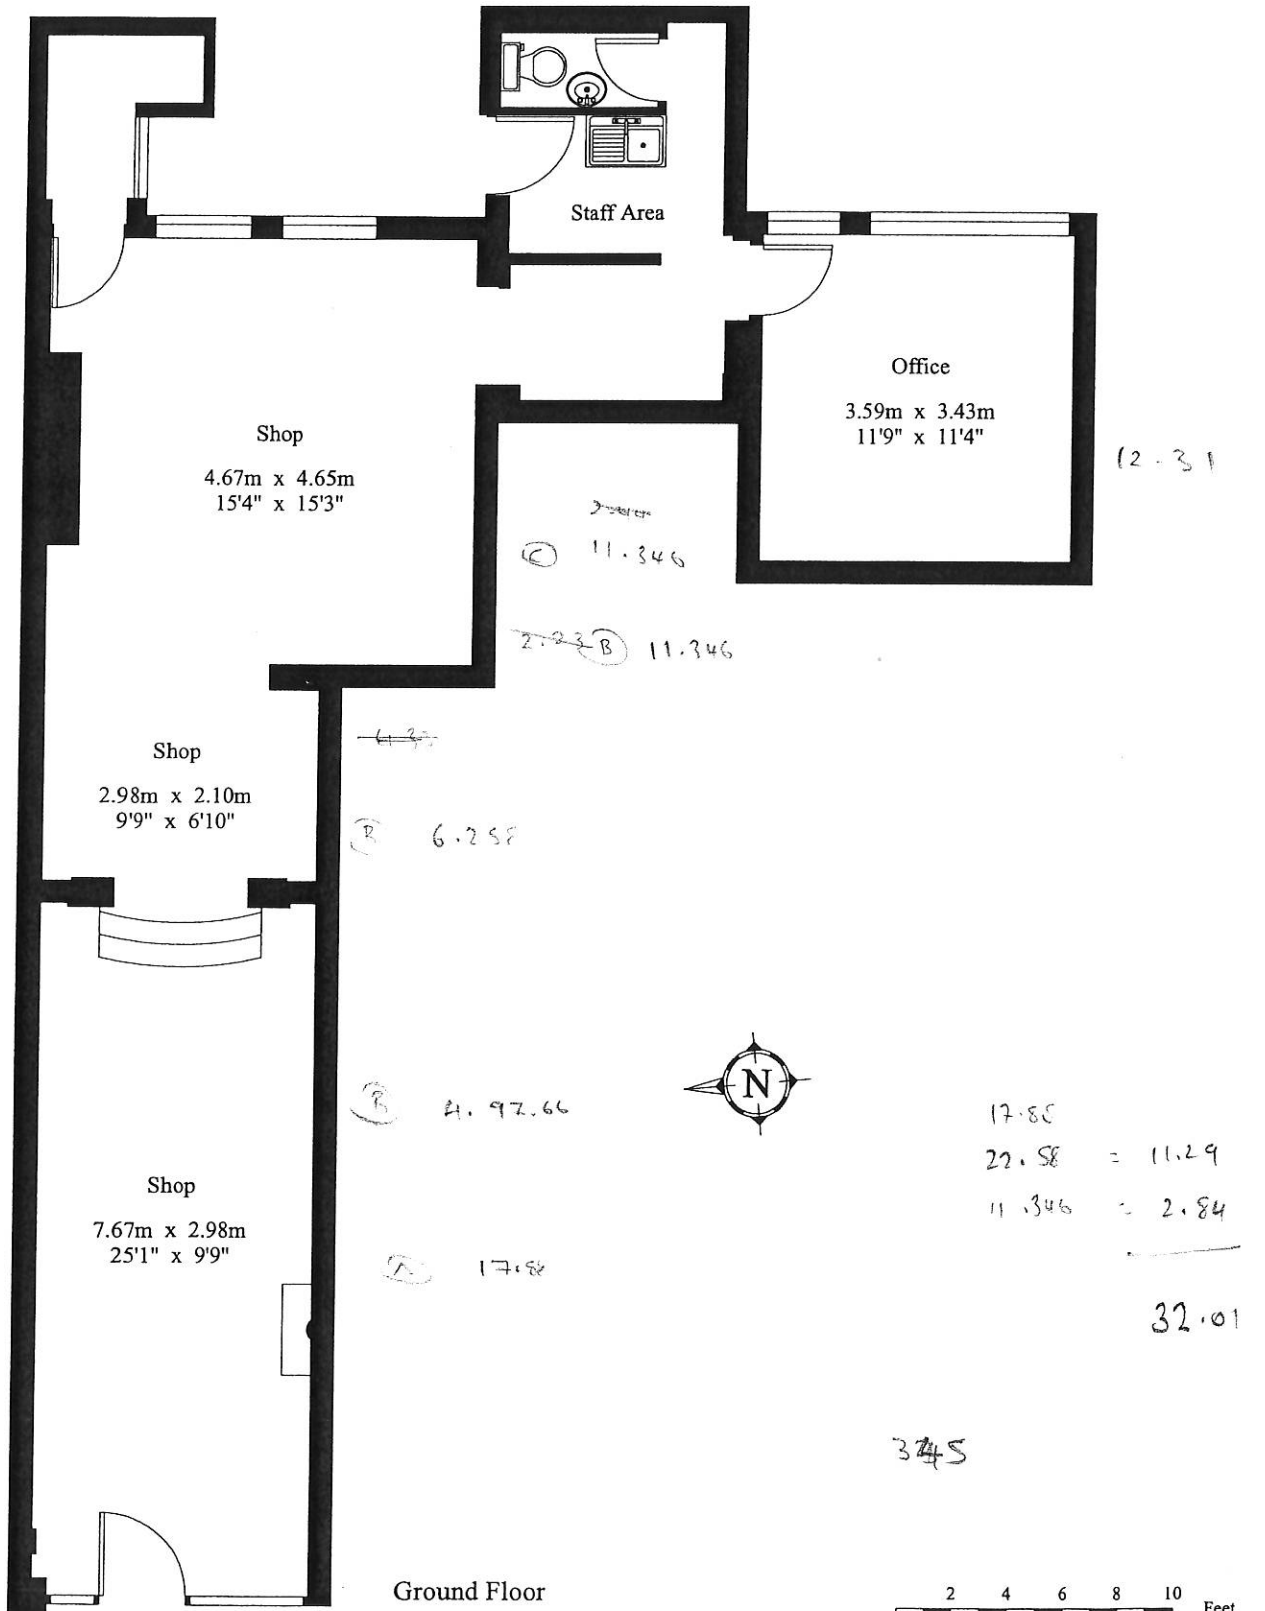

40 Mount Pleasant

Gross Internal Area : 78.8 sq.m (848 sq.ft.)

Ground Floor